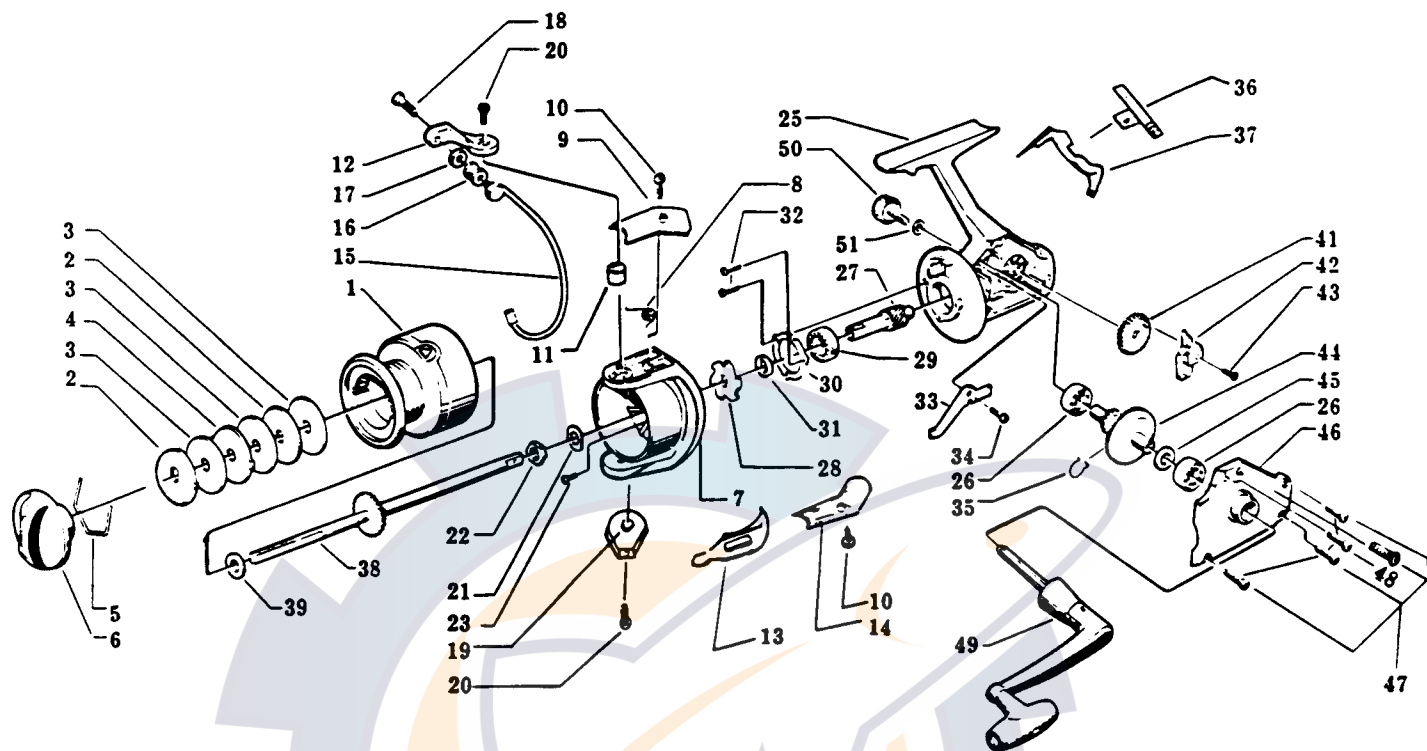

QUANTUM GW80

Key No.	Part No.	Description	Price	Key No.	Part No.	Description	Price
1	BH321-53	Spool Assembly	7.75	28	BH060-51	Ratchet	1.20
2	BH080-51	Drag Washer	1.55	29	BH028-51	Ball Bearing	7.50
3	BH033-51	Lining Washer	.60	30	BH040-51	Bearing Plate	1.20
4	BH081-51	Spool Washer	.90	31	BH110-51	Pinion Collar	1.20
5	BH038-51	Stop Ring	1.00	32	BH077-51	Bearing Screw	.50
6	BH332-53	Drag Knob Assembly	3.25	33	BH063-51	Stopper	1.20
7	BH009-53	Rotor	6.50	34	BH099-51	Stopper Screw	.50
8	BH022-51	Bail Arm Spring	1.00	35	BH061-51	Stopper Spring	1.40
9	BH046-53	Bail Arm Cover	1.00	36	BH059-53	Anti-Reverse Lever	1.00
10	BH077-53	Bail Arm Cover Screw	.50	37	BH089-51	Leaf Spring	1.00
11	BH161-51	Bail Arm Boss Collar	1.20	38	BH315-51	Main Shaft Assembly	2.90
12	BH007-53	Bail Arm	1.55	39	BH030-51	Sheet Washer	.90
13	BH019-51	Kick Lever	1.55	41	BH053-51	Oscillating Gear	1.55
14	BH024-53	Bail Holder Cover	1.00	42	BH025-51	Oscillating Slider	2.05
15	BH347-53	Bail Assembly	3.10	43	BH100-51	Oscillating Screw	.50
16	BH004-53	Line Roller Ball Bearing	2.60	44	BH012-51	Main Gear	3.05
17	BH162-53	Roller Washer	.50	45	BH026-51	Gear Washer	1.00
18	BH108-53	Roller Screw	.90	46	BH023-53	Body Cover	2.60
19	BH017-53	Bail Holder	2.60	47	BH057-53	Body Cover Screw-A	.50
20	BH044-53	Bail Holder Screw	.90	48	BH163-53	Body Cover Screw-B	.50
21	BH065-51	Lock Washer	.50	49	BH318-53	Handle Assembly	7.00
22	BH006-51	Rotor Nut	1.20	50	BH073-53	Handle Cap	1.20
23	BH094-51	Rotor Nut Screw	.60	51	BH105-51	Handle Cap Washer	.90
25	BH001-53	Body	6.50				
26	BH027-52	Bearing	7.50				
27	BH011-51	Pinion	3.15				

Prices subject to change without notice. Prices do not include postage and handling.

PLEASE ORDER BY PART NUMBER

Rev. 6/95

Zebco Division Brunswick Corporation, Box 270, Tulsa, OK 74101 USA 918-836-5581